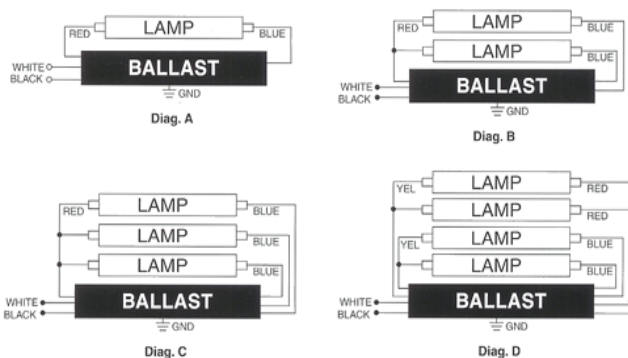

Dynamic Ballast Corp.
 41 Smith Street
 Englewood, NJ 07631
 www.DYnamicballast.com

ELECTRONIC BALLAST

DATA SHEET

DY 432 IS 120

Starting Method: Instant Start
 Connection: Parallel
 Input Voltage: 120
 Input Frequency: 50/60 Hz
 Model #: DY432ISWV

Lamp Type	Number of Lamps	Rated Lamp Watts	Min. Start Temp. (°C)	Input Current (Amps)	Input Power (Watts)	Ballast Factor	Max THD %	Min. Power Factor	Max. LCCF	B.E.F
F17T8	3	17	0/-18	0.41	49	1.00	10	98%	1.7	2.04
F17T8	4	17	0/-18	0.50	60	0.96	10	98%	1.7	1.60
F25T8	3	25	0/-18	0.56	67	0.92	10	98%	1.7	1.37
F25T8	4	25	0/-18	0.68	81	0.88	10	98%	1.7	1.09
F32T8	3	32	0/-18	0.73	87	0.90	10	98%	1.7	1.03
F32T8	4	32	0/-18	0.94	112	0.88	10	98%	1.7	0.79
F40T8	3	40	0/-18	0.91	109	0.87	10	98%	1.7	0.80
FB16T8	3	16	0/-18	0.38	45	0.96	10	98%	1.7	2.13
FB16T8	4	16	0/-18	0.45	54	0.88	10	98%	1.7	1.63
FB24T8	3	24	0/-18	0.53	63	0.90	10	98%	1.7	1.43
FB24T8	4	24	0/-18	0.65	78	0.88	10	98%	1.7	1.13
FB31T8	3	31	0/-18	0.73	87	0.90	10	98%	1.7	1.03
FB31T8	4	31	0/-18	0.88	105	0.87	10	98%	1.7	0.83
FT40T5	3	40	0/-18	0.81	96	0.87	10	98%	1.7	0.91

Wiring Diagram: Diagram D&C

Enclosure

Lead Lengths (in.)

Black	2.5"		
White	2.5"		
Blue	3.1"		
Red	3.1"		
Yellow	3.9"		
Blue/White			