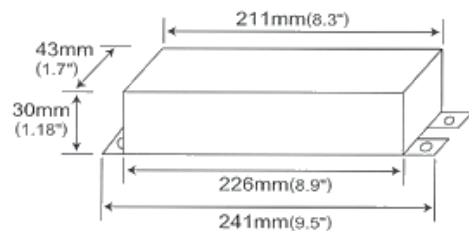

Dynamic Ballast Corp.
 41 Smith Street
 Englewood, NJ 07631
 www.DYnamicballast.com

ELECTRONIC BALLAST

DATA SHEET

DY 432 IS 120

Starting Method: Instant Start
 Connection: Parallel
 Input Voltage: 120
 Input Frequency: 50/60 Hz
 Model #: DY432ISWV

Wiring Diagram: Diagram D&C

Enclosure

Lead Lengths (in.)

Black	2.5"		
White	2.5"		
Blue	3.1"		
Red	3.1"		
Yellow	3.9"		
Blue/White			