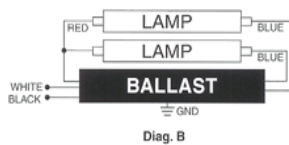

Dynamic Ballast Corp.
 41 Smith Street
 Englewood, NJ 07631
 www.DYnamicballast.com

ELECTRONIC BALLAST

DATA SHEET

DY 132 IS WV

Starting Method: Instant Start
 Connection: Parallel
 Input Voltage: 120-277
 Input Frequency: 50/60 Hz
 Model #: DY132ISWV

Wiring Diagram: Diagram A

Enclosure

Lead Lengths (in.)

Black	25"		
White	25"		
Blue	31"		
Red	37"		
Yellow			
Blue/White			