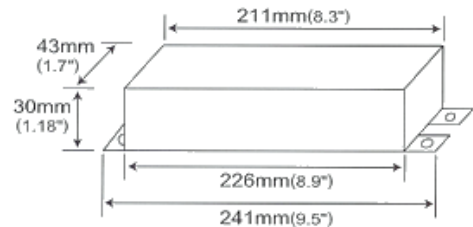

Dynamic Ballast Corp.
 41 Smith Street
 Englewood, NJ 07631
 www.DYnamicballast.com

ELECTRONIC BALLAST

DATA SHEET

DY 132 IS WV

Starting Method: Instant Start
 Connection: Parallel
 Input Voltage: 120-277
 Input Frequency: 50/60 Hz
 Model #: DY132ISWV

Wiring Diagram: Diagram A

Enclosure

Lead Lengths (in.)

Black	25"		
White	25"		
Blue	31"		
Red	37"		
Yellow			
Blue/White			