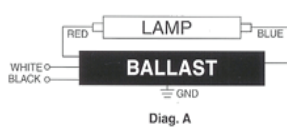

Dynamic Ballast Corp.
 41 Smith Street
 Englewood, NJ 07631
 www.DYnamicballast.com

ELECTRONIC BALLAST

DATA SHEET

DY 132 IS WV

Starting Method: Instant Start
 Connection: Parallel
 Input Voltage: 120-277
 Input Frequency: 50/60 Hz
 Model #: DY132ISWV

277V Operational Data

Lamp Type	Number of Lamps	Rated Lamp Watts	Min. Start Temp. (°C)	Input Current (Amps)	Input Power (Watts)	Ballast Factor	Max THD %	Min. Power Factor	Max. LCCF	B.E.F
F17T8	1	17	0/-18	0.07	18	0.89	15	97%	1.7	4.94
F25T8	1	25	0/-18	0.10	25	0.88	10	98%	1.7	3.52
F32T8	1	32	0/-18	0.11	30	0.88	10	98%	1.7	2.93
F40T8	1	40	0/-18	0.14	38	0.86	10	98%	1.7	2.26
FB16T8	1	16	0/-18	0.06	17	0.89	15	97%	1.7	5.24
FB24T8	1	24	0/-18	0.09	24	0.88	10	98%	1.7	3.67
FB31T8	1	31	0/-18	0.12	31	0.88	10	98%	1.7	2.84
FT40T5	1	40	0/-18	0.12	35	0.87	10	98%	1.7	2.49

Wiring Diagram: Diagram A

Enclosure

Lead Lengths (in.)

Black	25"		
White	25"		
Blue	31"		
Red	37"		
Yellow			
Blue/White			