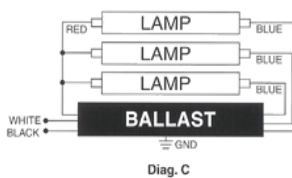

Dynamic Ballast Corp.
 41 Smith Street
 Englewood, NJ 07631
 www.DYnamicballast.com

ELECTRONIC BALLAST

DATA SHEET

DY 132 IS WV

Starting Method: Instant Start
 Connection: Parallel
 Input Voltage: 120-277
 Input Frequency: 50/60 Hz
 Model #: DY132ISWV

277V Operational Data

Lamp Type	Number of Lamps	Rated Lamp Watts	Min. Start Temp. (°C)	Input Current (Amps)	Input Power (Watts)	Ballast Factor	Max THD %	Min. Power Factor	Max. LCCF	B.E.F
F17T8	1	17	0/-18	0.07	18	0.89	15	97%	1.7	4.94
F25T8	1	25	0/-18	0.10	25	0.88	10	98%	1.7	3.52
F32T8	1	32	0/-18	0.11	30	0.88	10	98%	1.7	2.93
F40T8	1	40	0/-18	0.14	38	0.86	10	98%	1.7	2.26
FB16T8	1	16	0/-18	0.06	17	0.89	15	97%	1.7	5.24
FB24T8	1	24	0/-18	0.09	24	0.88	10	98%	1.7	3.67
FB31T8	1	31	0/-18	0.12	31	0.88	10	98%	1.7	2.84
FT40T5	1	40	0/-18	0.12	35	0.87	10	98%	1.7	2.49

Wiring Diagram: Diagram A

Enclosure

Lead Lengths (in.)

Black	25"		
White	25"		
Blue	31"		
Red	37"		
Yellow			
Blue/White			