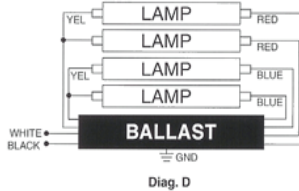

Dynamic Ballast Corp.
 41 Smith Street
 Englewood, NJ 07631
 www.DYnamicballast.com

ELECTRONIC BALLAST

DATA SHEET

DY 132 IS WV

Starting Method: Instant Start
 Connection: Parallel
 Input Voltage: 120-277
 Input Frequency: 50/60 Hz
 Model #: DY132ISWV

277V Operational Data

Lamp Type	Number of Lamps	Rated Lamp Watts	Min. Start Temp. (°C)	Input Current (Amps)	Input Power (Watts)	Ballast Factor	Max THD %	Min. Power Factor	Max. LCCF	B.E.F
F17T8	1	17	0/-18	0.07	18	0.89	15	97%	1.7	4.94
F25T8	1	25	0/-18	0.10	25	0.88	10	98%	1.7	3.52
F32T8	1	32	0/-18	0.11	30	0.88	10	98%	1.7	2.93
F40T8	1	40	0/-18	0.14	38	0.86	10	98%	1.7	2.26
FB16T8	1	16	0/-18	0.06	17	0.89	15	97%	1.7	5.24
FB24T8	1	24	0/-18	0.09	24	0.88	10	98%	1.7	3.67
FB31T8	1	31	0/-18	0.12	31	0.88	10	98%	1.7	2.84
FT40T5	1	40	0/-18	0.12	35	0.87	10	98%	1.7	2.49

Wiring Diagram: Diagram A

Enclosure

Lead Lengths (in.)

Black	25"		
White	25"		
Blue	31"		
Red	37"		
Yellow			
Blue/White			