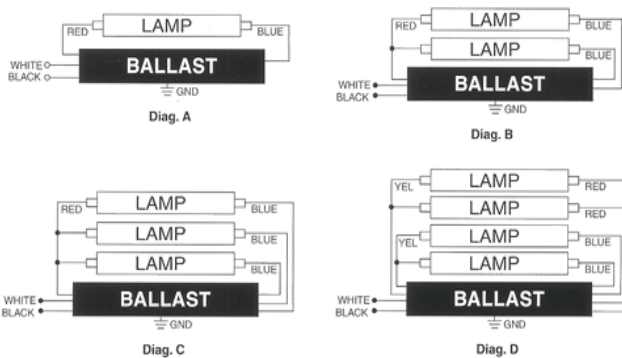

Dynamic Ballast Corp.
 41 Smith Street
 Englewood, NJ 07631
 www.DYnamicballast.com

ELECTRONIC BALLAST

DATA SHEET

DY 132 IS WV

Starting Method: Instant Start
 Connection: Parallel
 Input Voltage: 120-277
 Input Frequency: 50/60 Hz
 Model #: DY132ISWV

120V Operational Data

Lamp Type	Number of Lamps	Rated Lamp Watts	Min. Start Temp. (°C)	Input Current (Amps)	Input Power (Watts)	Ballast Factor	Max THD %	Min. Power Factor	Max. LCCF	B.E.F
F17T8	1	17	0/-18	0.15	18	0.89	10	98%	1.7	4.94
F25T8	1	25	0/-18	0.20	25	0.88	10	98%	1.7	3.52
F32T8	1	32	0/-18	0.26	30	0.88	10	98%	1.7	2.93
F40T8	1	40	0/-18	0.32	38	0.86	10	98%	1.7	2.26
FB16T8	1	16	0/-18	0.14	17	0.89	10	98%	1.7	5.24
FB24T8	1	24	0/-18	0.20	24	0.88	10	98%	1.7	3.67
FB31T8	1	31	0/-18	0.25	31	0.88	10	98%	1.7	2.84
FT40T5	1	40	0/-18	0.29	35	0.87	10	98%	1.7	2.49

Wiring Diagram: Diagram A

Enclosure

Lead Lengths (in.)

Black	25"		
White	25"		
Blue	31"		
Red	37"		
Yellow			
Blue/White			