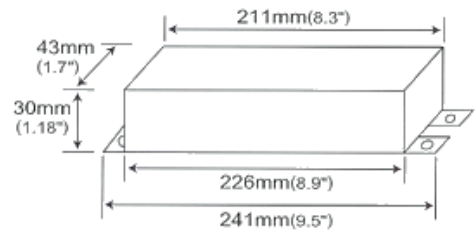

Dynamic Ballast Corp.
 41 Smith Street
 Englewood, NJ 07631
 www.DYnamicballast.com

ELECTRONIC BALLAST

DATA SHEET

DY 132 IS WV

Starting Method: Instant Start
 Connection: Parallel
 Input Voltage: 120-277
 Input Frequency: 50/60 Hz
 Model #: DY132ISWV

Wiring Diagram: Diagram A

Enclosure

Lead Lengths (in.)

Black	25"		
White	25"		
Blue	31"		
Red	37"		
Yellow			
Blue/White			